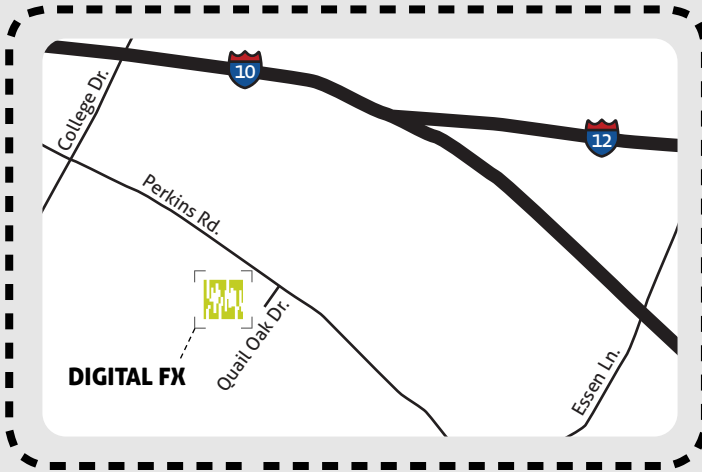

DIGITALFX

Design_Production_Post

DIRECTIONS & MAP

DIGITAL FX, INC.

6010 Perkins Rd. Suite B • BR, La 70808

From Interstate 10:

- Exit at Essen Ln. [exit 160]
- After 1 mile, turn right at Perkins Rd.
- After 1.3 miles, turn left at Quail Oak Dr. [past Pennington Research Center]
- Please park in designated lot on right
- Digital FX is in the gray brick building on the right