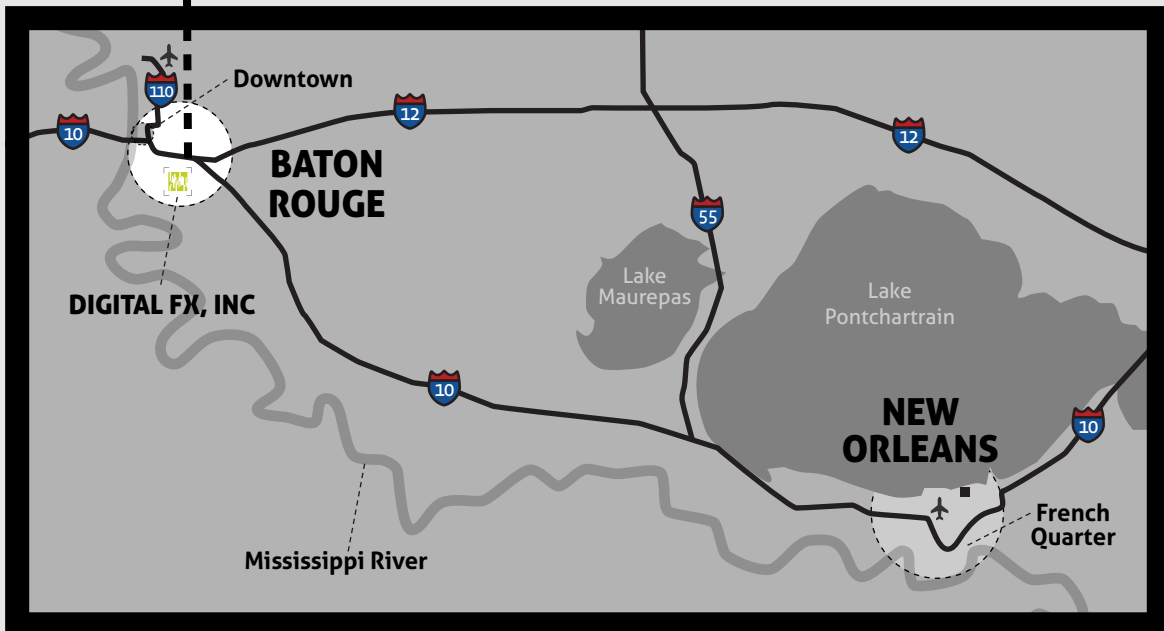

DIGITALFX

Design_Production_Post

DIRECTIONS & MAP

DIGITAL FX, INC.

6010 Perkins Rd. Suite B • BR, La 70808

From Interstate 10:

- Exit at Essen Ln. [exit 160]
- After 1 mile, turn right at Perkins Rd.
- After 1.3 miles, turn left at Quail Oak Dr. [past Pennington Research Center]
- Please park in designated lot on right
- Digital FX is in the gray brick building on the right